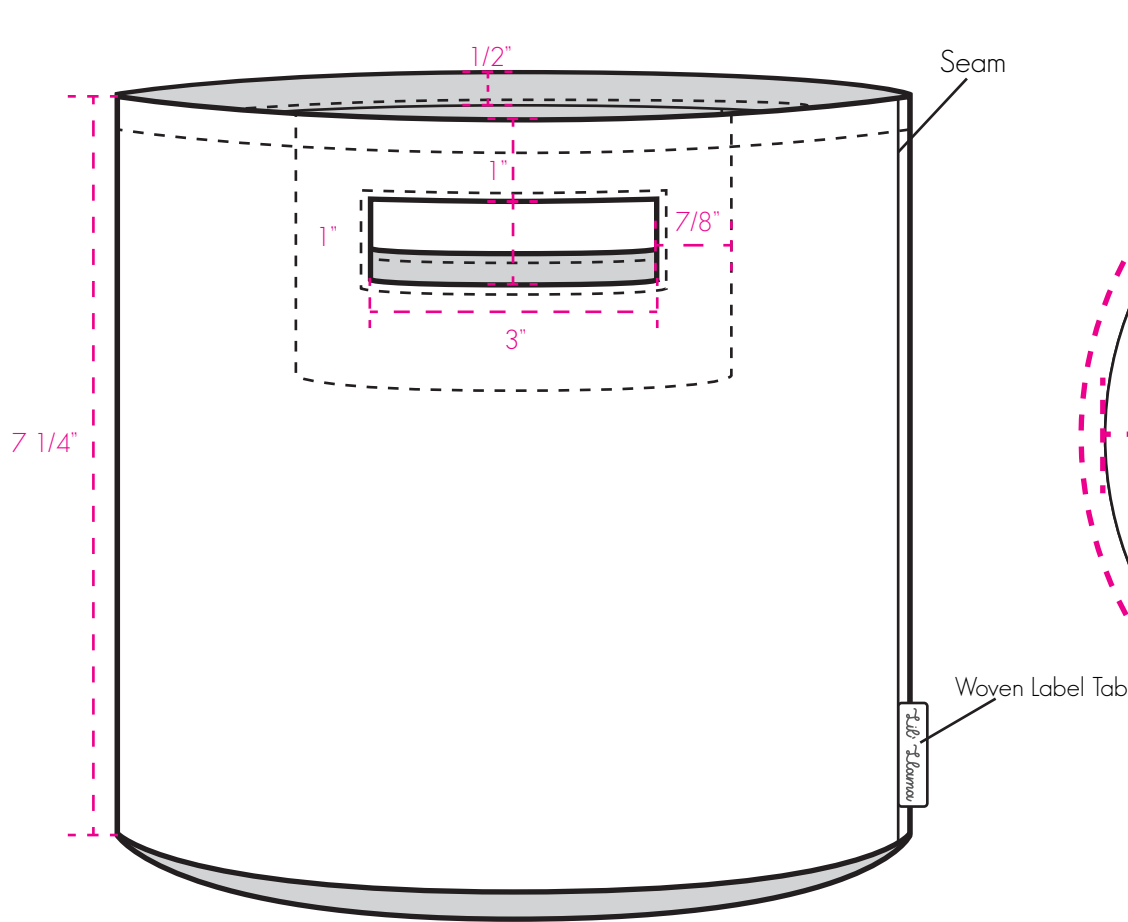

Front View

Bottom View

WOVEN LABEL

EGRET  
11-0103 TCX

BRUSHED NICKEL  
18-5102TCX

Details:

- \* 100% Cotton canvas
- \* Woven logo label at side seam
- \* The sample is unbleached, but we want a bright white/ clean canvas. Please send swatches for approval.